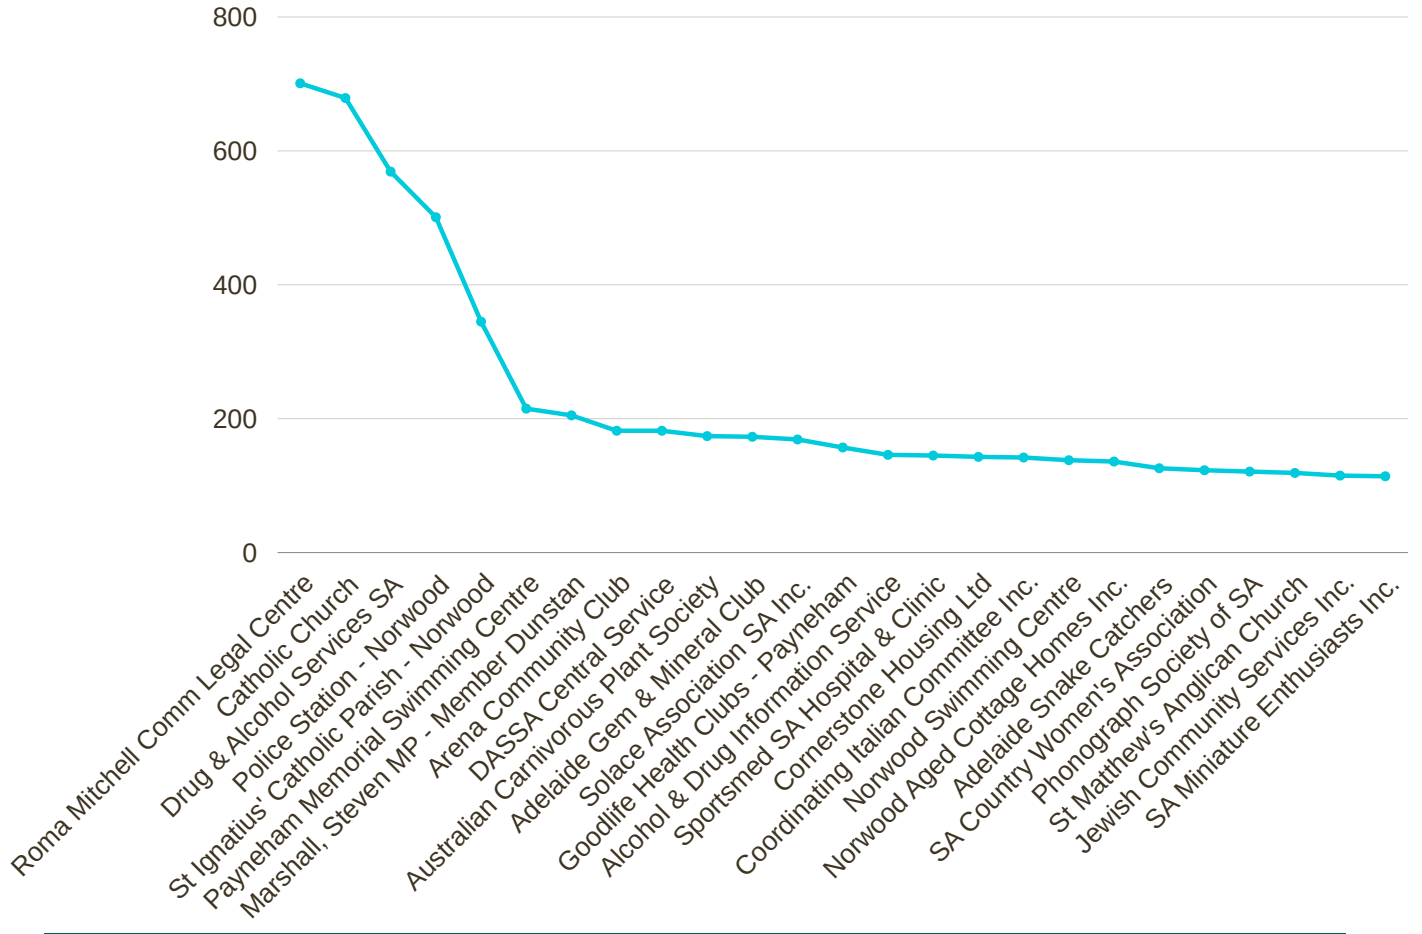

NORWOOD PAYNEHAM ST PETERS

WHAT ARE OUR COMMUNITY NEEDS?

11,823 SESSIONS

1 JULY 2021 - 30 JUNE 2022

TOP 25 LANDING PAGES:

SESSIONS BY PRIMARY CATEGORY

WHO ARE OUR USERS?