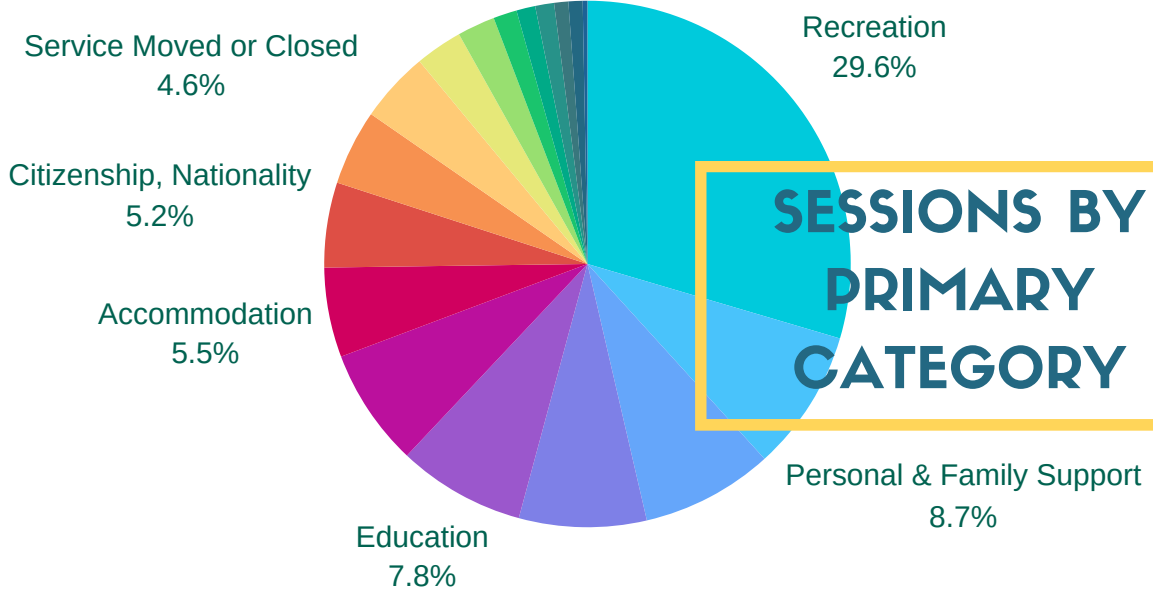

NORWOOD PAYNEHAM ST PETERS

WHAT ARE OUR COMMUNITY NEEDS?

11,823 SESSIONS

1 JULY 2021 - 30 JUNE 2022

TOP 25 LANDING PAGES:

SESSIONS BY PRIMARY CATEGORY

WHO ARE OUR USERS?