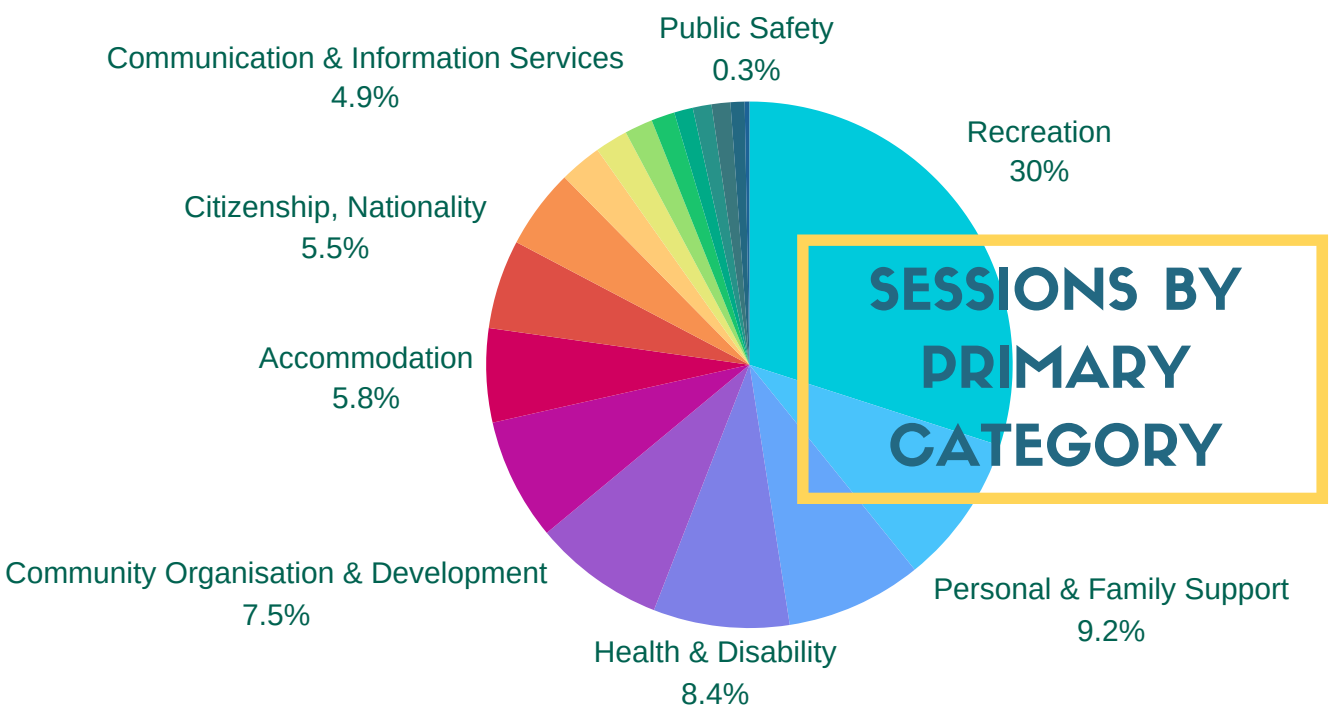

## WHAT ARE OUR COMMUNITY NEEDS?

12,815 SESSIONS

1 JULY 2022 - 30 JUNE 2023

### TOP 25 LANDING PAGES: