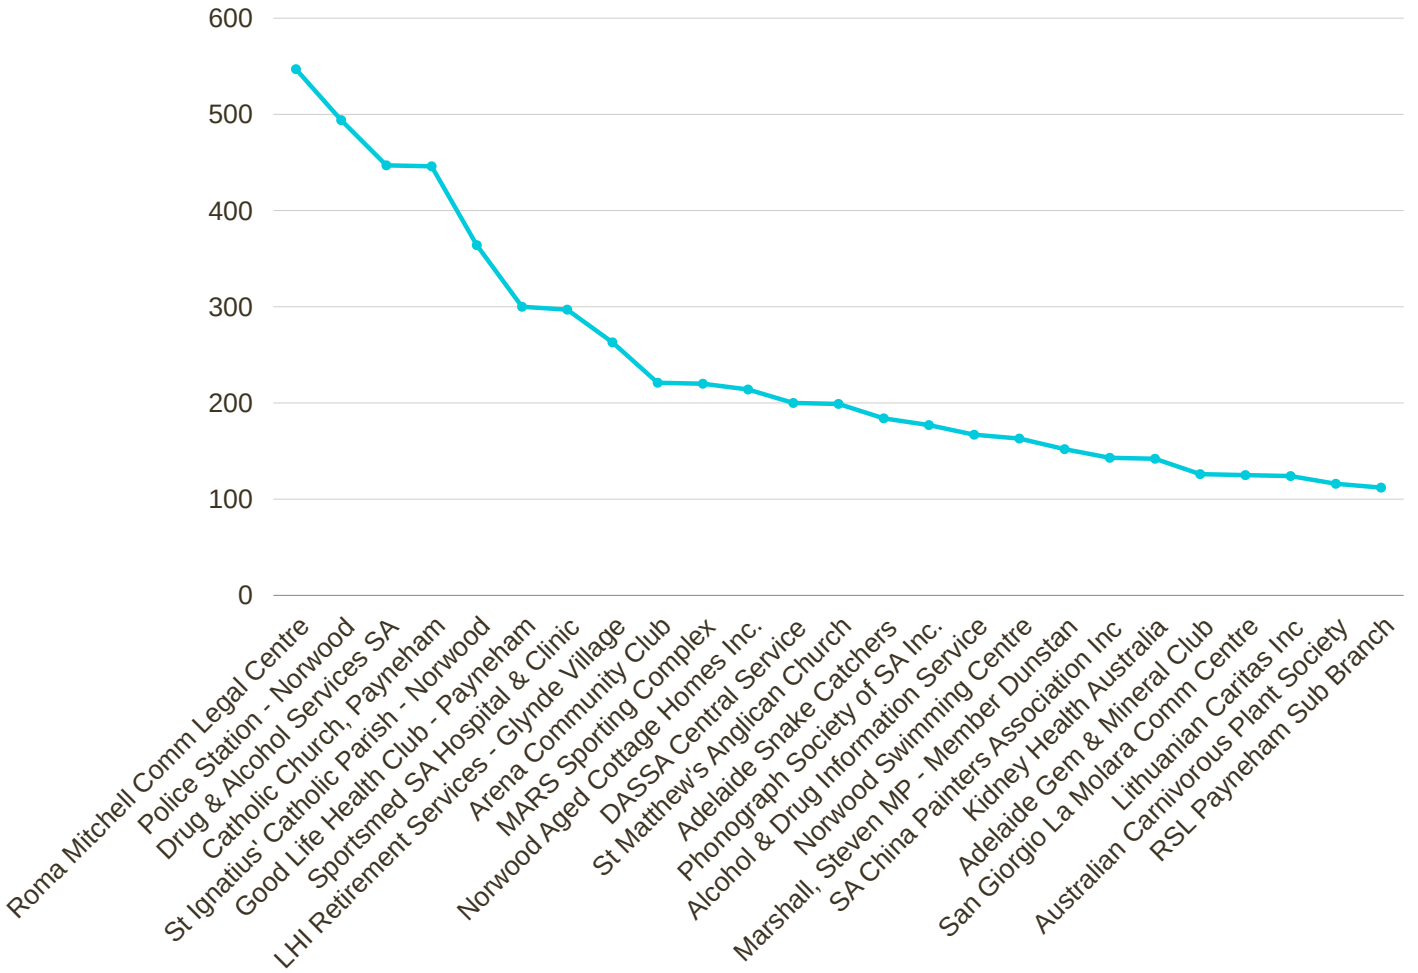

## WHAT ARE OUR COMMUNITY NEEDS?

12,815 SESSIONS

1 JULY 2022 - 30 JUNE 2023

### TOP 25 LANDING PAGES: