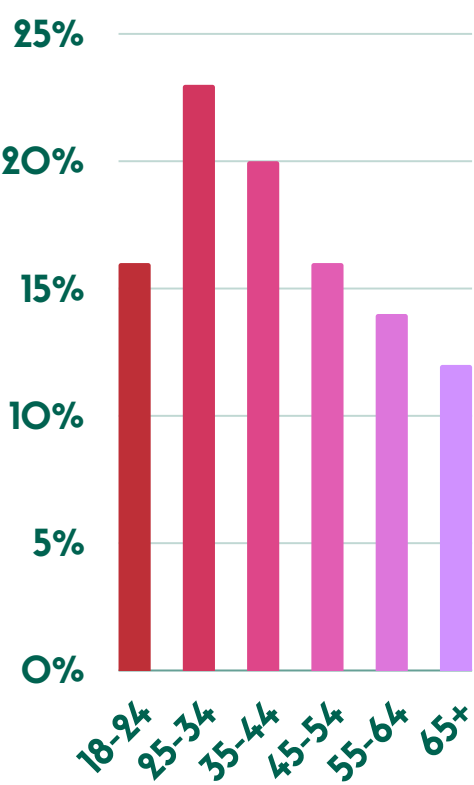

WHO ARE OUR USERS?

AGE