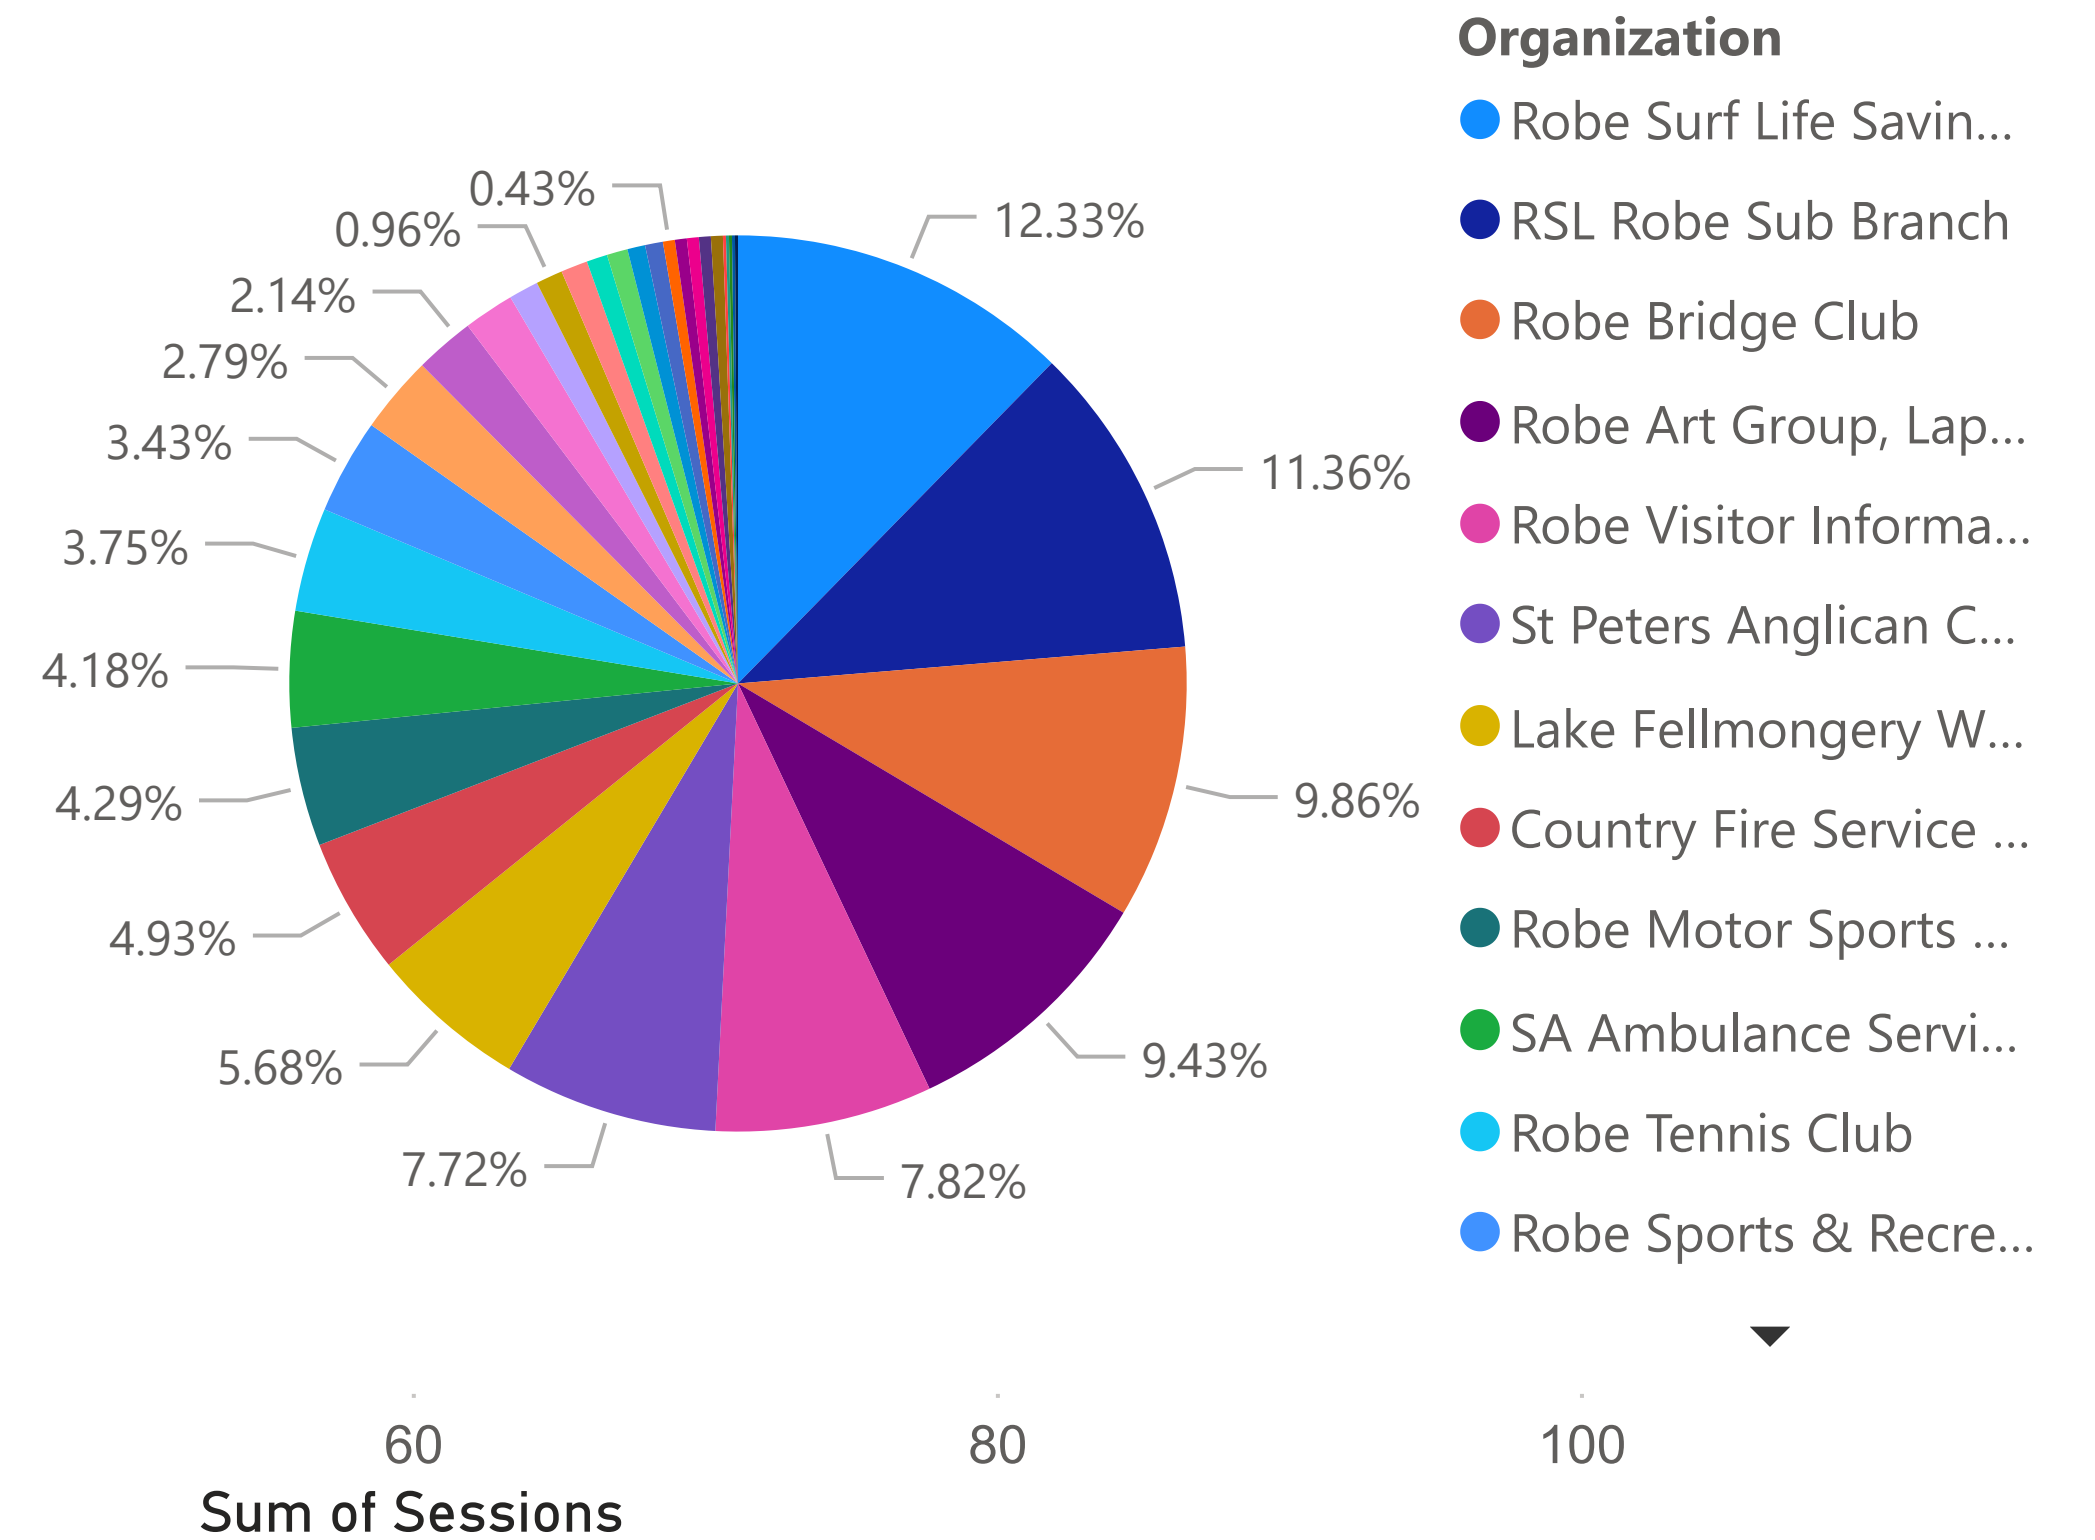

Robe Council - Organization count by Primary Category (FY 2022-2023)

% Sessions by Primary Category

- Recreation
- Personal & Family Sup...
- Communication & Info...
- Environment & Heritage
- Public Safety
- Community Organisati...
- Education
- Employment
- Government
- Health & Disability
- Religions & Philosophies
- Rural Organisation & ...

Count of Organization

Robe Council - Sessions by Organization (FY 2022-2023)

% Sessions by Organization

FY 2022-2023

Primary Category

- Communication & Information Services
- Community Organisation & Development
- Education
- Employment
- Environment & Heritage
- Government
- Health & Disability
- Personal & Family Support
- Public Safety
- Recreation
- Religions & Philosophies
- Rural Organisation & Development