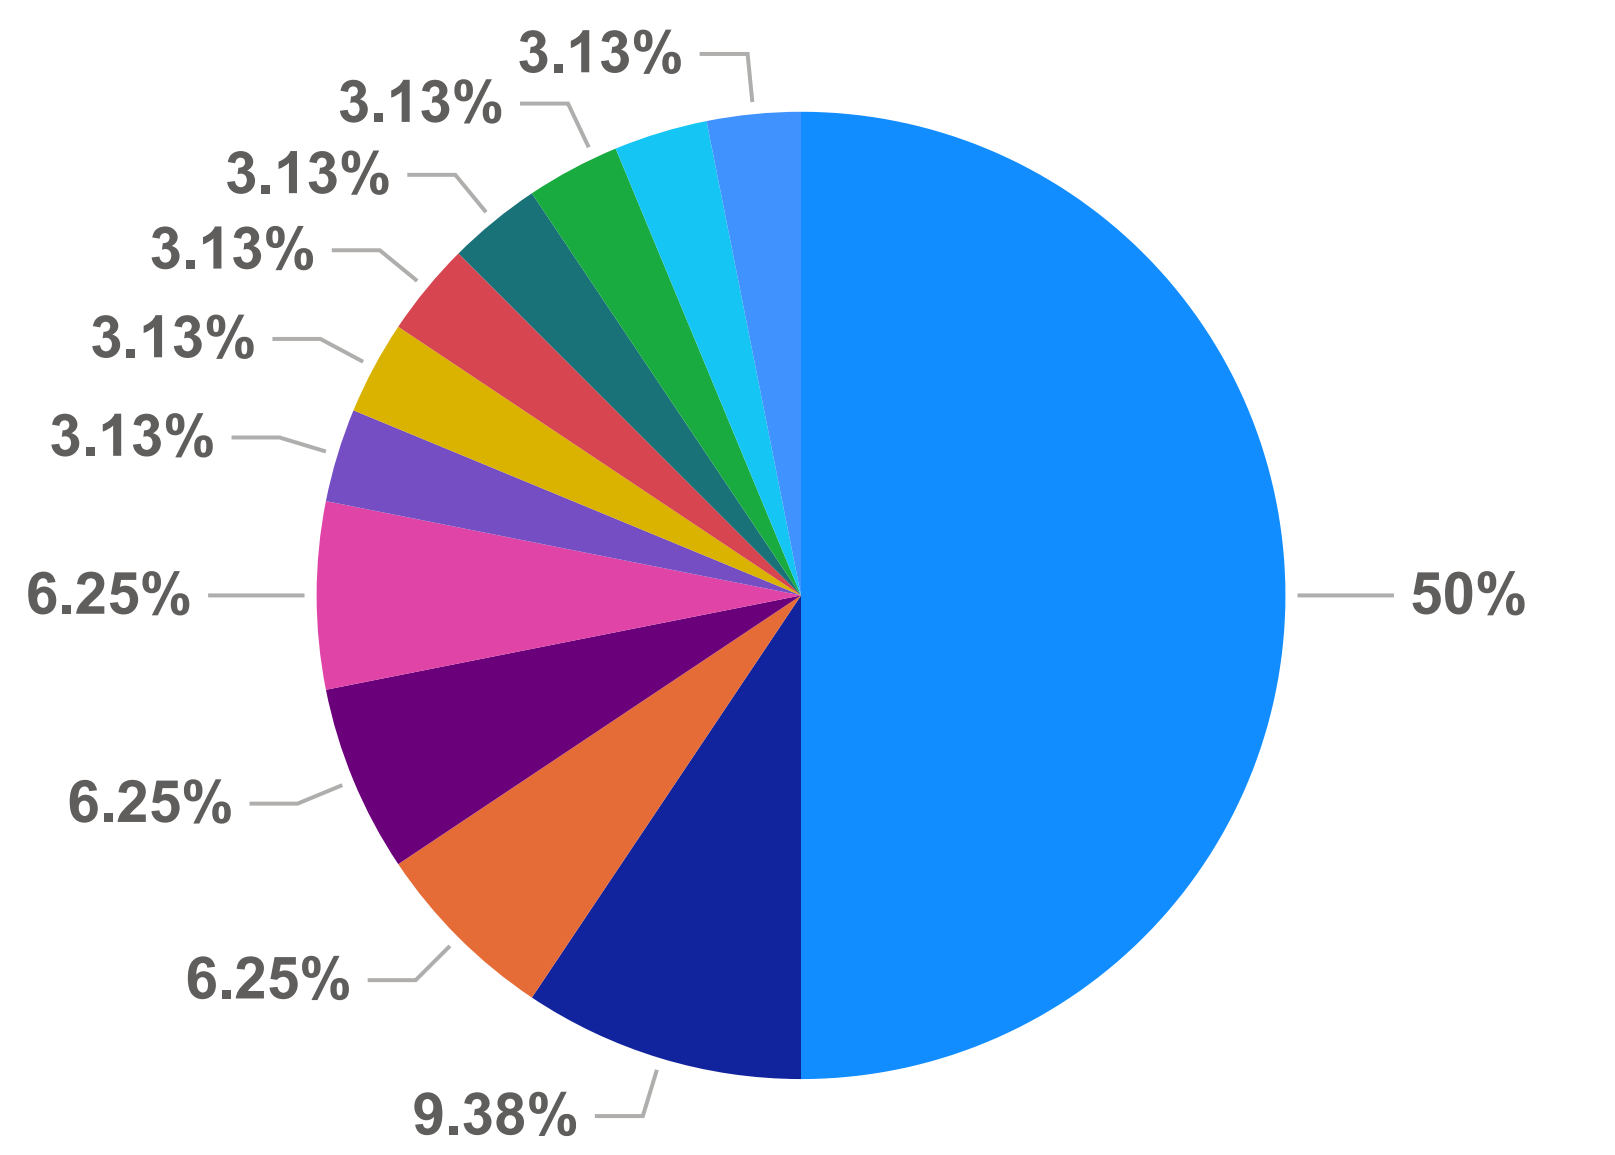

Robe Council - Organization count by Primary Category (FY 2022-2023)

% Sessions by Primary Category

- Recreation
- Personal & Family Sup...
- Communication & Info...
- Environment & Heritage
- Public Safety
- Community Organisati...
- Education
- Employment
- Government
- Health & Disability
- Religions & Philosophies
- Rural Organisation & ...

Count of Organization

Robe Council - Sessions by Organization (FY 2022-2023)

% Sessions by Organization

FY 2022-2023

Primary Category

- Communication & Information Services
- Community Organisation & Development
- Education
- Employment
- Environment & Heritage
- Government
- Health & Disability
- Personal & Family Support
- Public Safety
- Recreation
- Religions & Philosophies
- Rural Organisation & Development