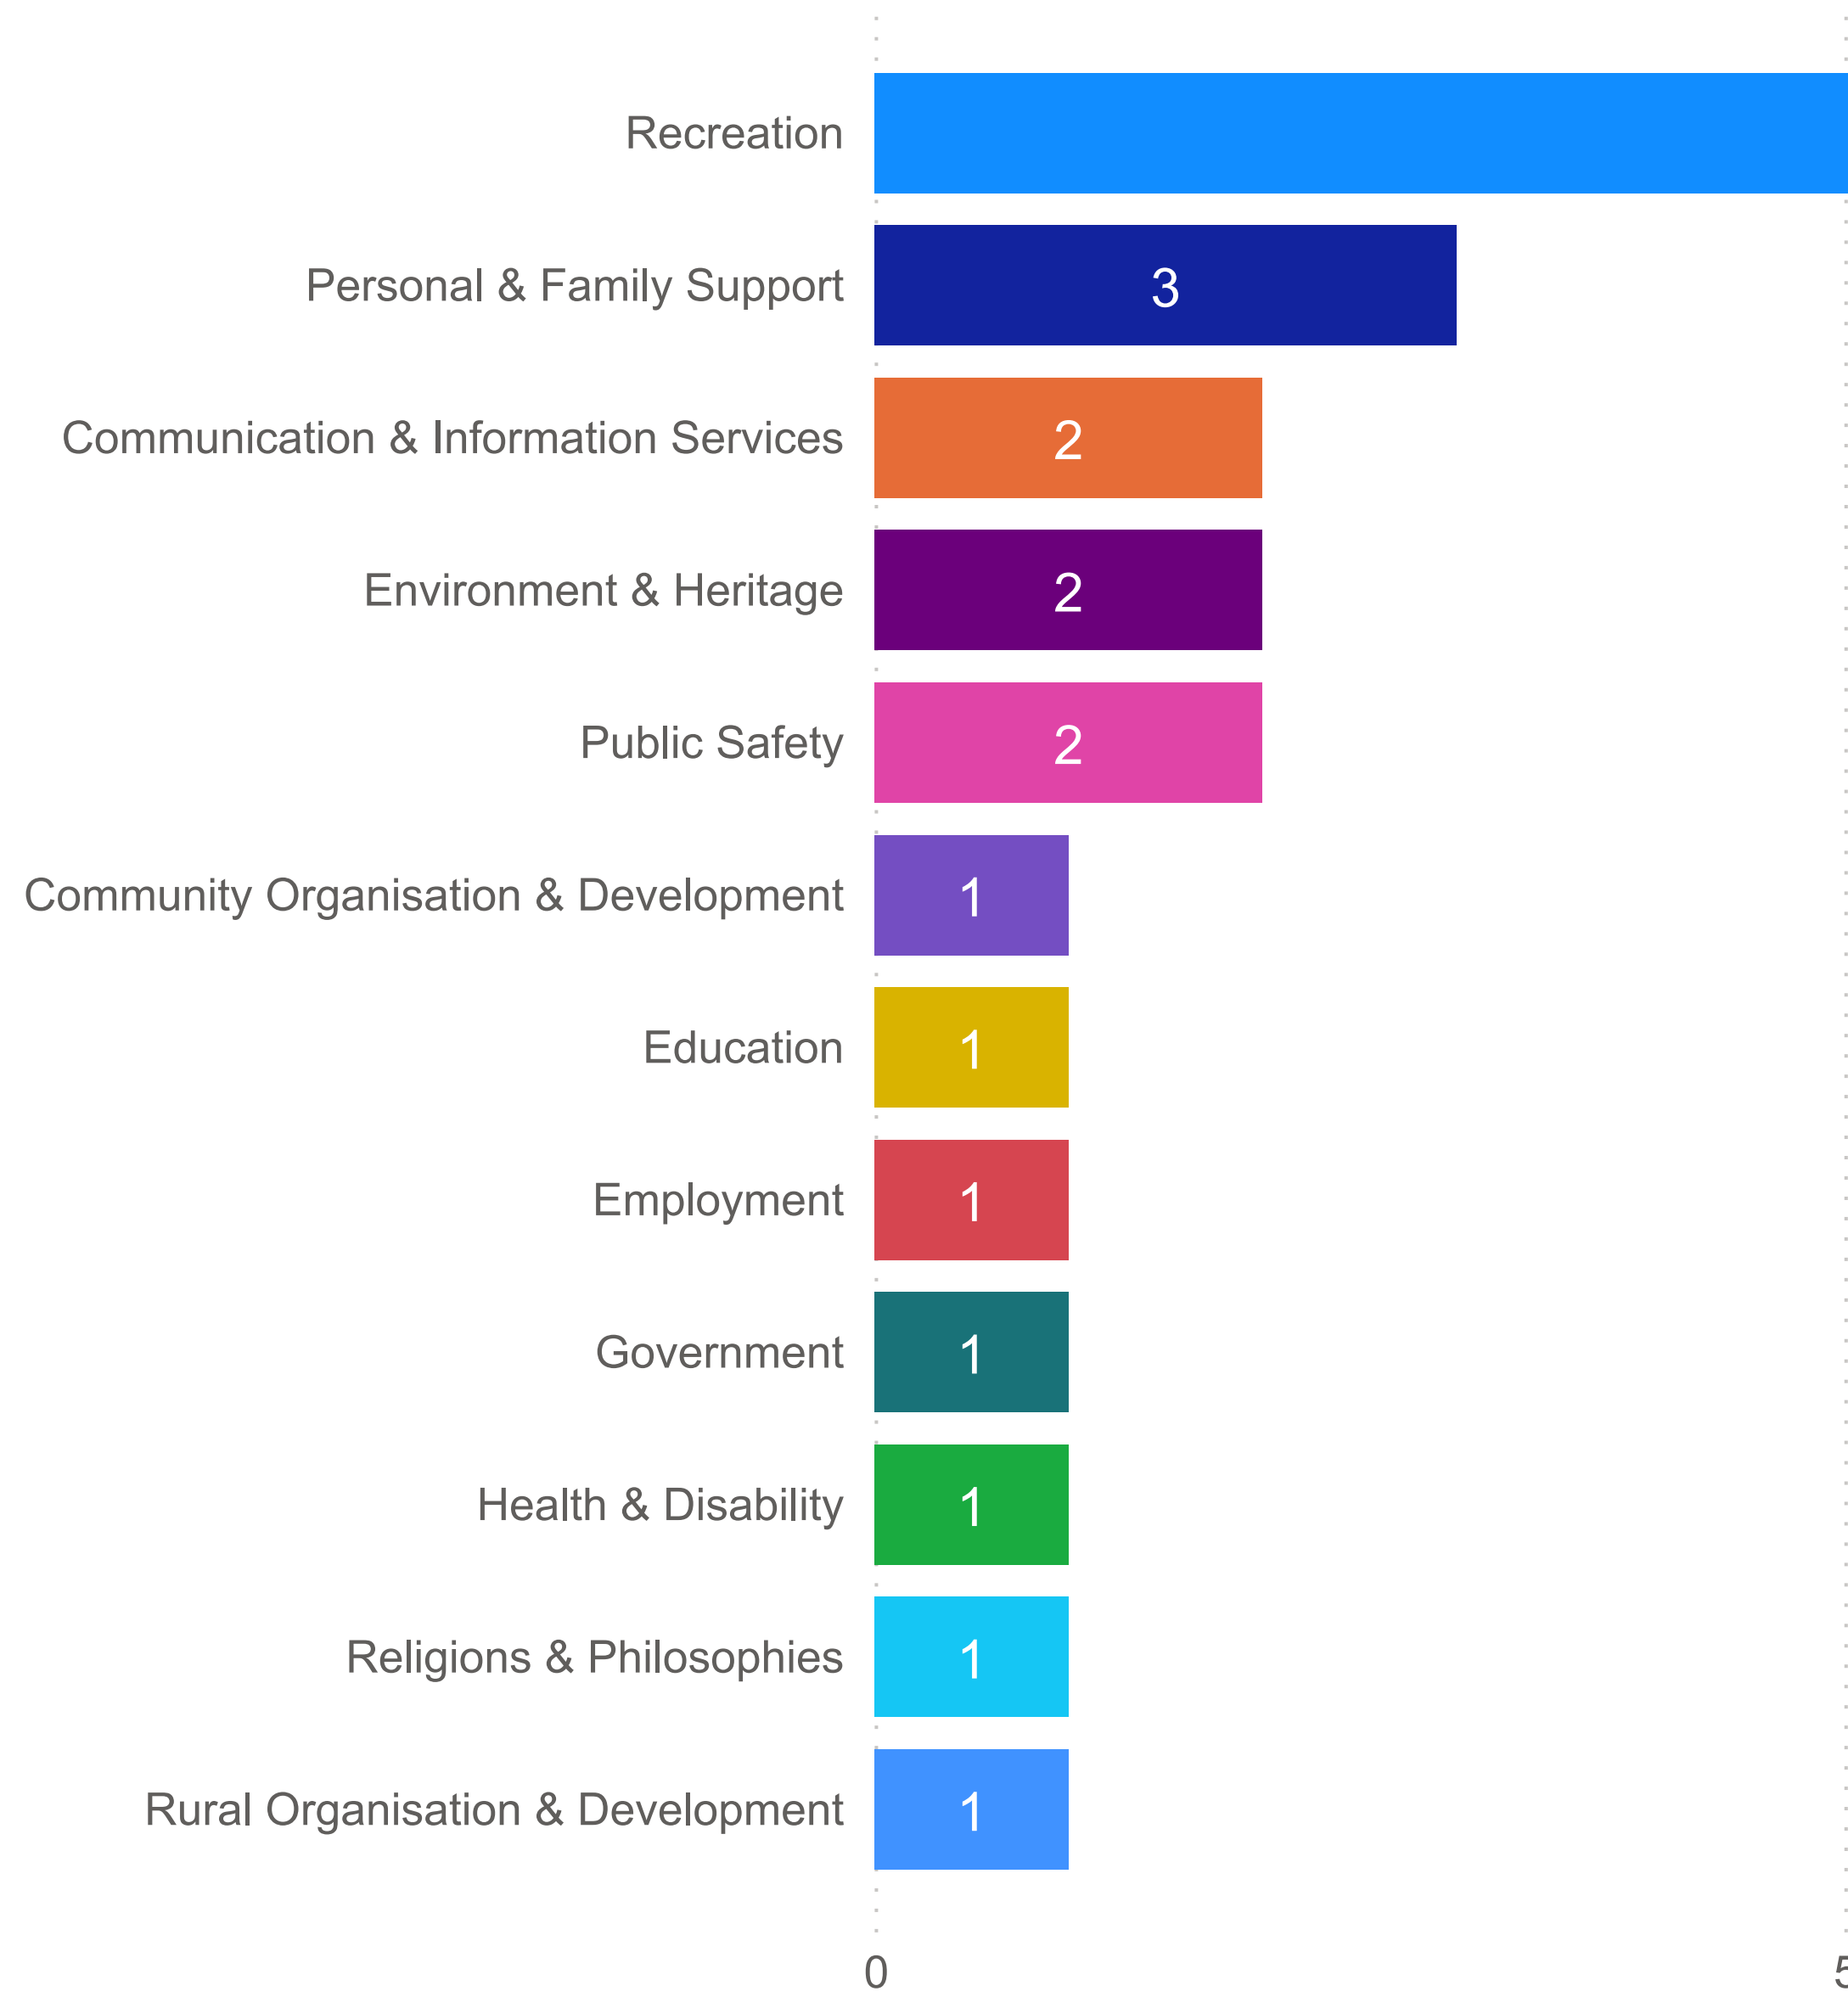

Robe Council - Organization count by Primary Category (FY 2022-2023)

% Sessions by Primary Category

- Recreation
- Personal & Family Sup...
- Communication & Info...
- Environment & Heritage
- Public Safety
- Community Organisati...
- Education
- Employment
- Government
- Health & Disability
- Religions & Philosophies
- Rural Organisation & ...

Count of Organization

Robe Council - Sessions by Organization (FY 2022-2023)

% Sessions by Organization

FY 2022-2023

Primary Category

- Communication & Information Services
- Community Organisation & Development
- Education
- Employment
- Environment & Heritage
- Government
- Health & Disability
- Personal & Family Support
- Public Safety
- Recreation
- Religions & Philosophies
- Rural Organisation & Development