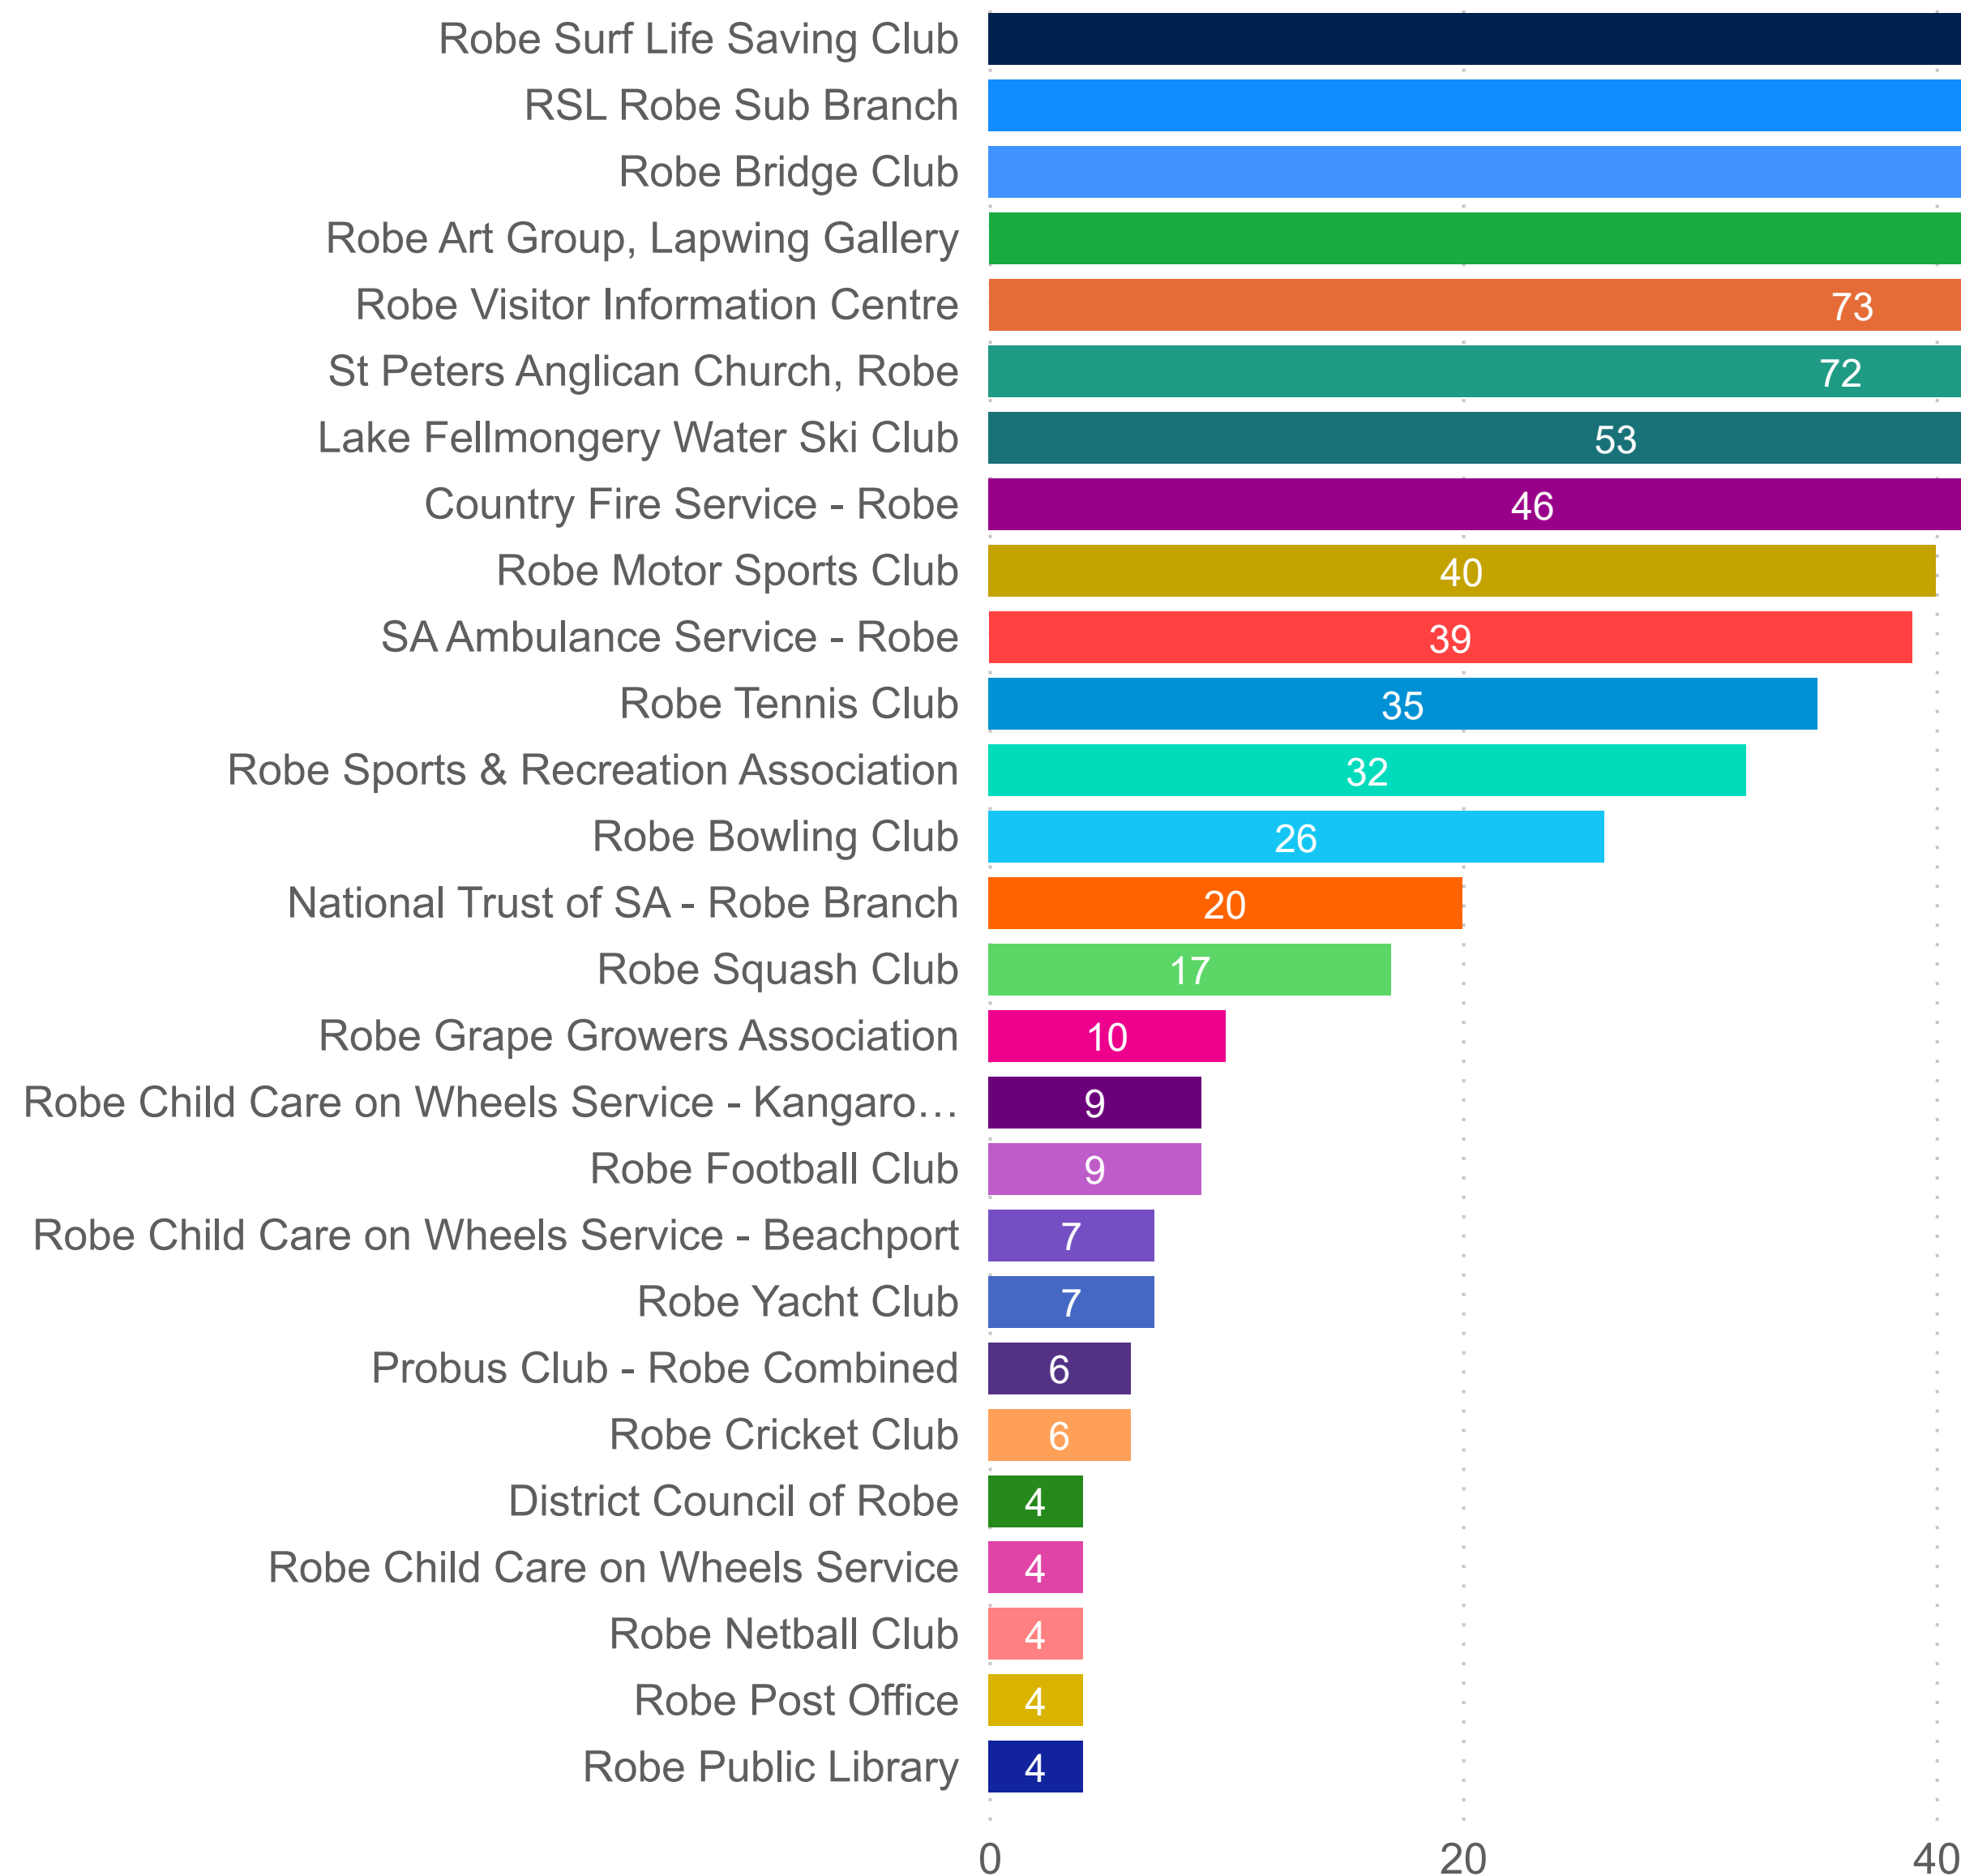

Robe Council - Organization count by Primary Category (FY 2022-2023)

% Sessions by Primary Category

- Recreation
- Personal & Family Sup...
- Communication & Info...
- Environment & Heritage
- Public Safety
- Community Organisati...
- Education
- Employment
- Government
- Health & Disability
- Religions & Philosophies
- Rural Organisation & ...

Count of Organization

Robe Council - Sessions by Organization (FY 2022-2023)

% Sessions by Organization

FY 2022-2023

Primary Category

- Communication & Information Services
- Community Organisation & Development
- Education
- Employment
- Environment & Heritage
- Government
- Health & Disability
- Personal & Family Support
- Public Safety
- Recreation
- Religions & Philosophies
- Rural Organisation & Development

Organization	Sum of Sessions
Country Fire Service - Robe	46
District Council of Robe	4
Lake Fellmongery Water Ski Club	53
National Trust of SA - Robe Branch	20
Probus Club - Robe Combined	6
Robe Art Group, Lapwing Gallery	88
Robe Bowling Club	26
Robe Bridge Club	92
Robe Child Care on Wheels Service	4
Robe Child Care on Wheels Service - Beachport	7
Robe Child Care on Wheels Service - Kangaroo Inn	9
Robe Cricket Club	6
Robe Football Club	9
Robe Golf Club Inc.	1
Robe Grape Growers Association	10
Robe Ice Bergs	1
Robe Motor Sports Club	40
Robe Netball Club	4
Robe Post Office	4
Robe Primary School	1
Robe Public Library	4
Robe Seachange Recreation Group	1
Robe Sports & Recreation Association	32
Robe Squash Club	17
Robe Surf Life Saving Club	115
Robe Tennis Club	35
Robe Visitor Information Centre	73
Total	933