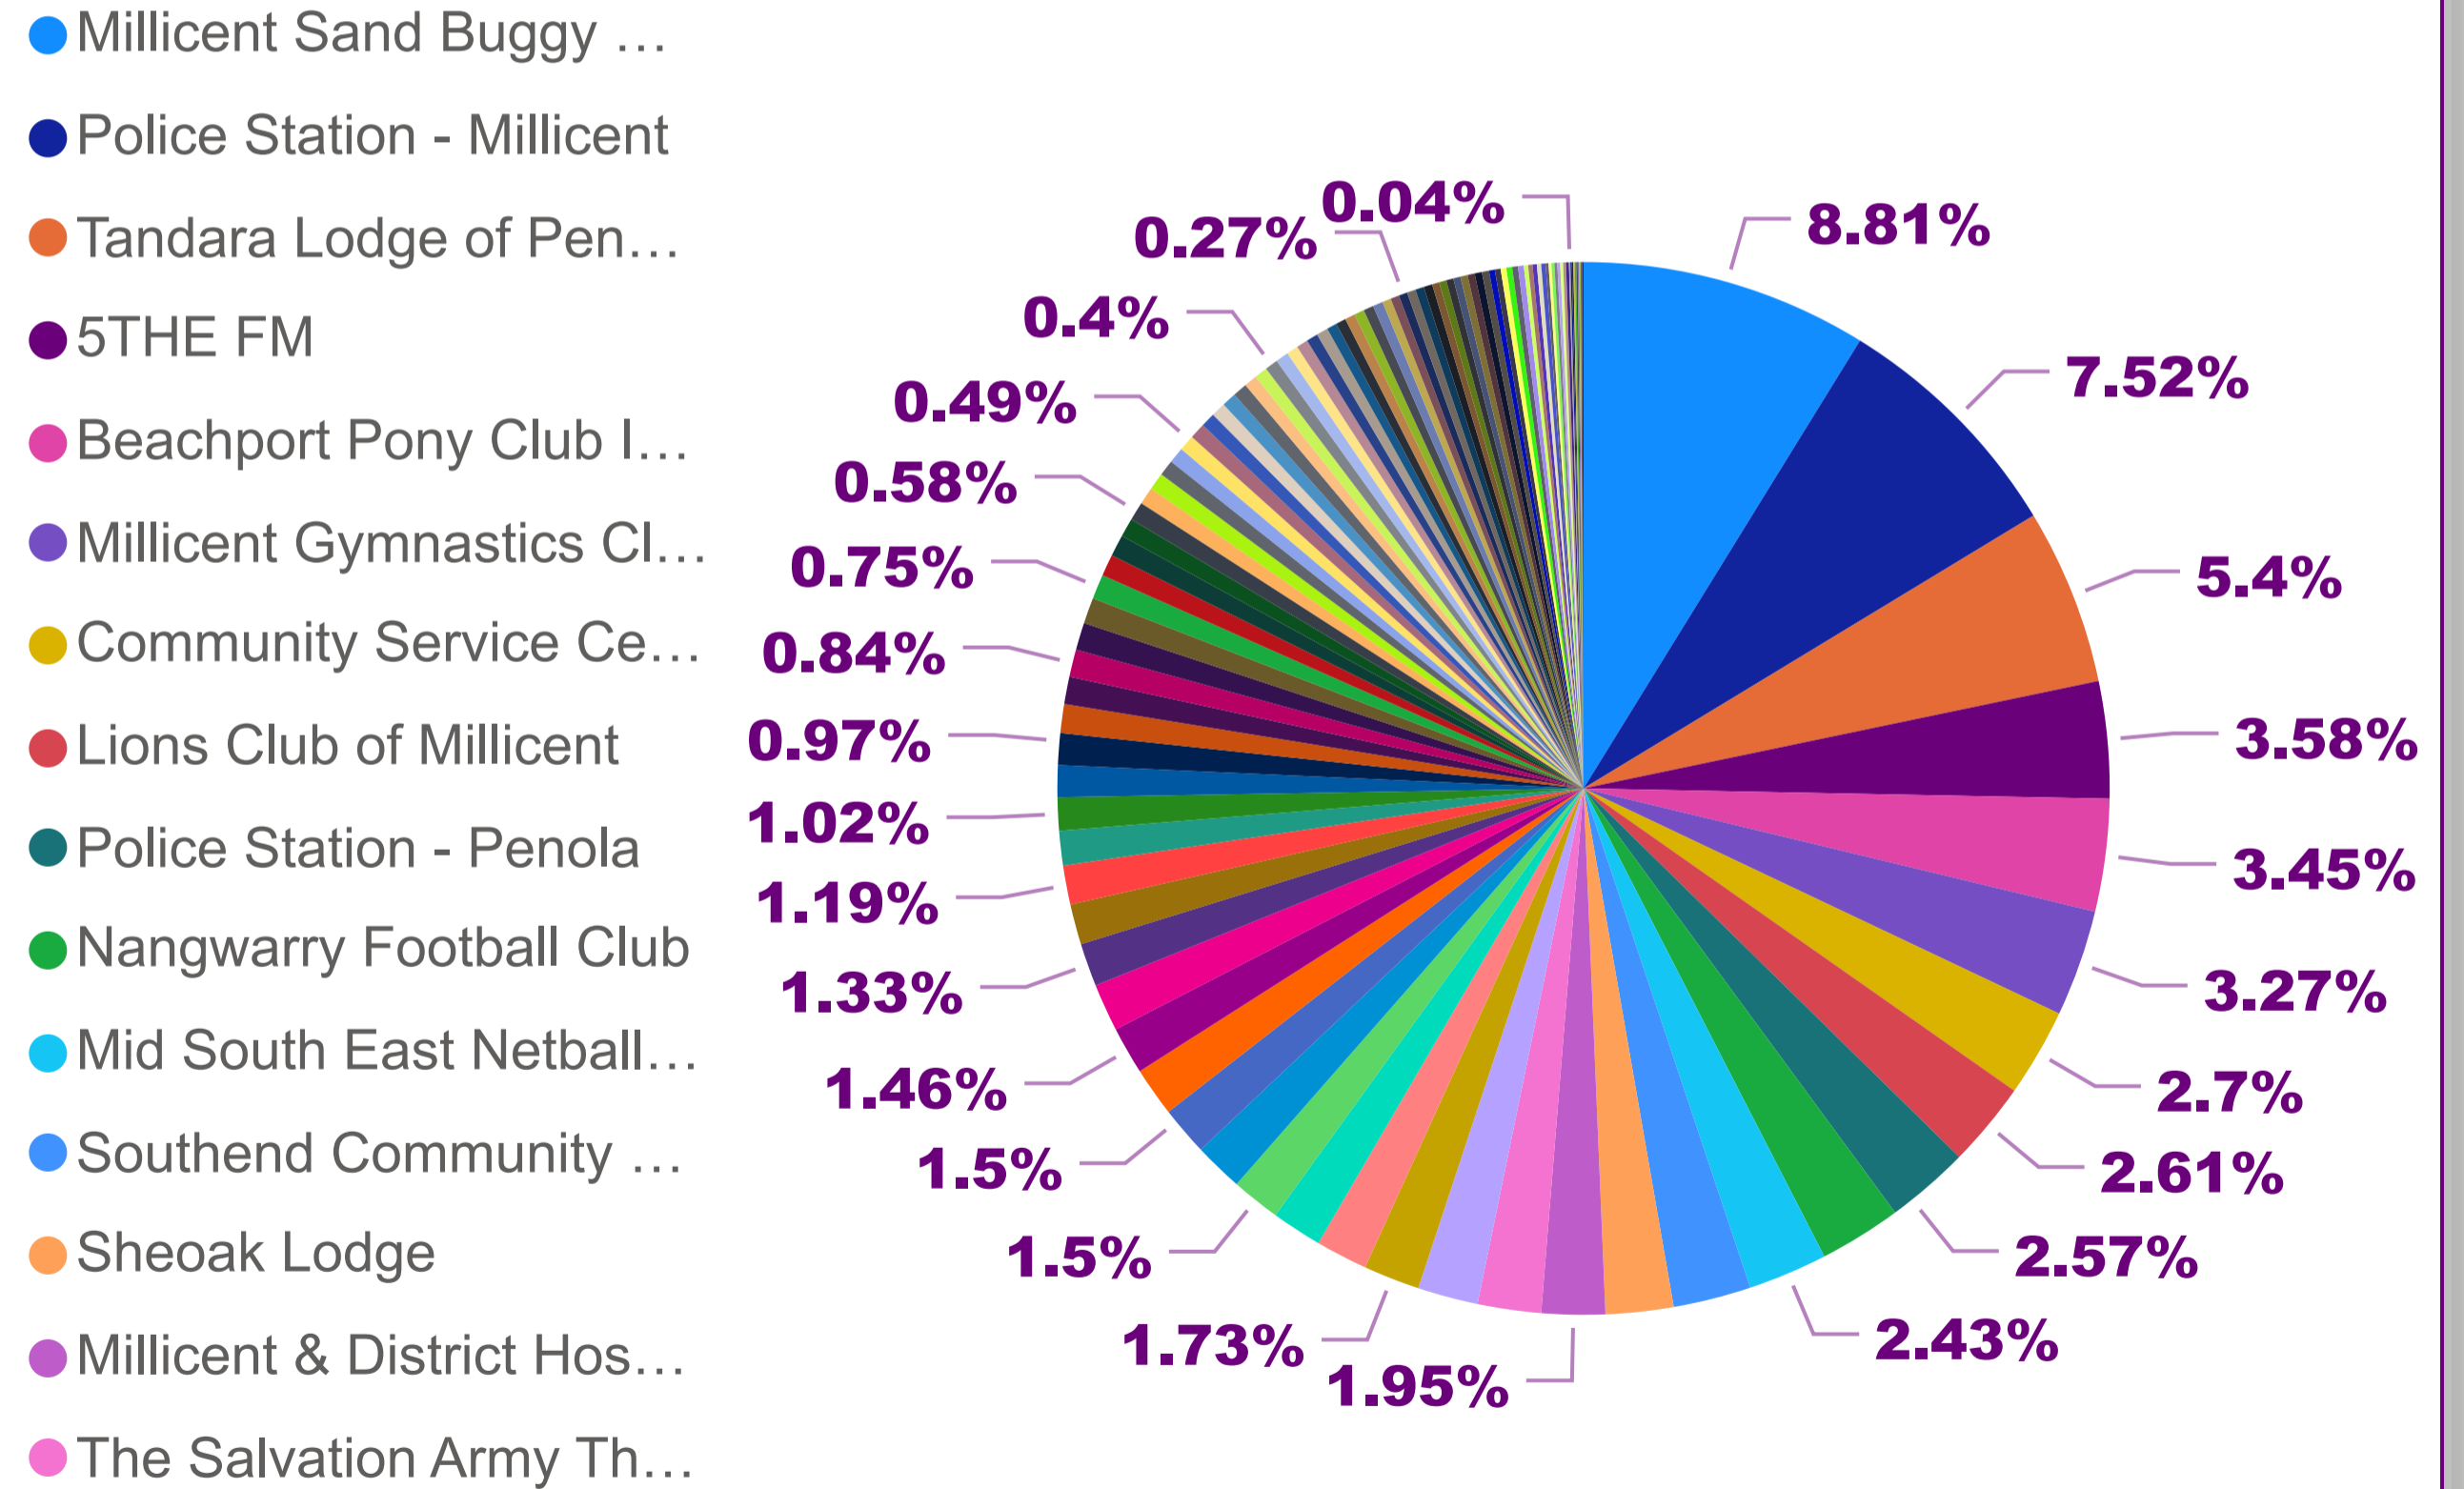

0 10 20 30 40 50

Wattle Range Council - Sessions by Organisation (FY 2020-2021)

% Sessions by Organisation

FY 2020-2021

Primary Category, Organisation

- ▶ Accommodation
- ▶ Communication & Information Services
- ▶ Community Organisation & Development
- ▶ Education
- ▶ Employment
- ▶ Environment & Heritage
- ▶ Finance, Income, Business
- ▶ Government
- ▶ Health & Disability
- ▶ Law & Justice
- ▶ Material & Practical Needs
- ▶ Personal & Family Support
- ▶ Public Safety
- ▶ Recreation
- ▶ Religions & Philosophies
- ▶ Rural Organisation & Development
- ▶ Service Moved or Closed