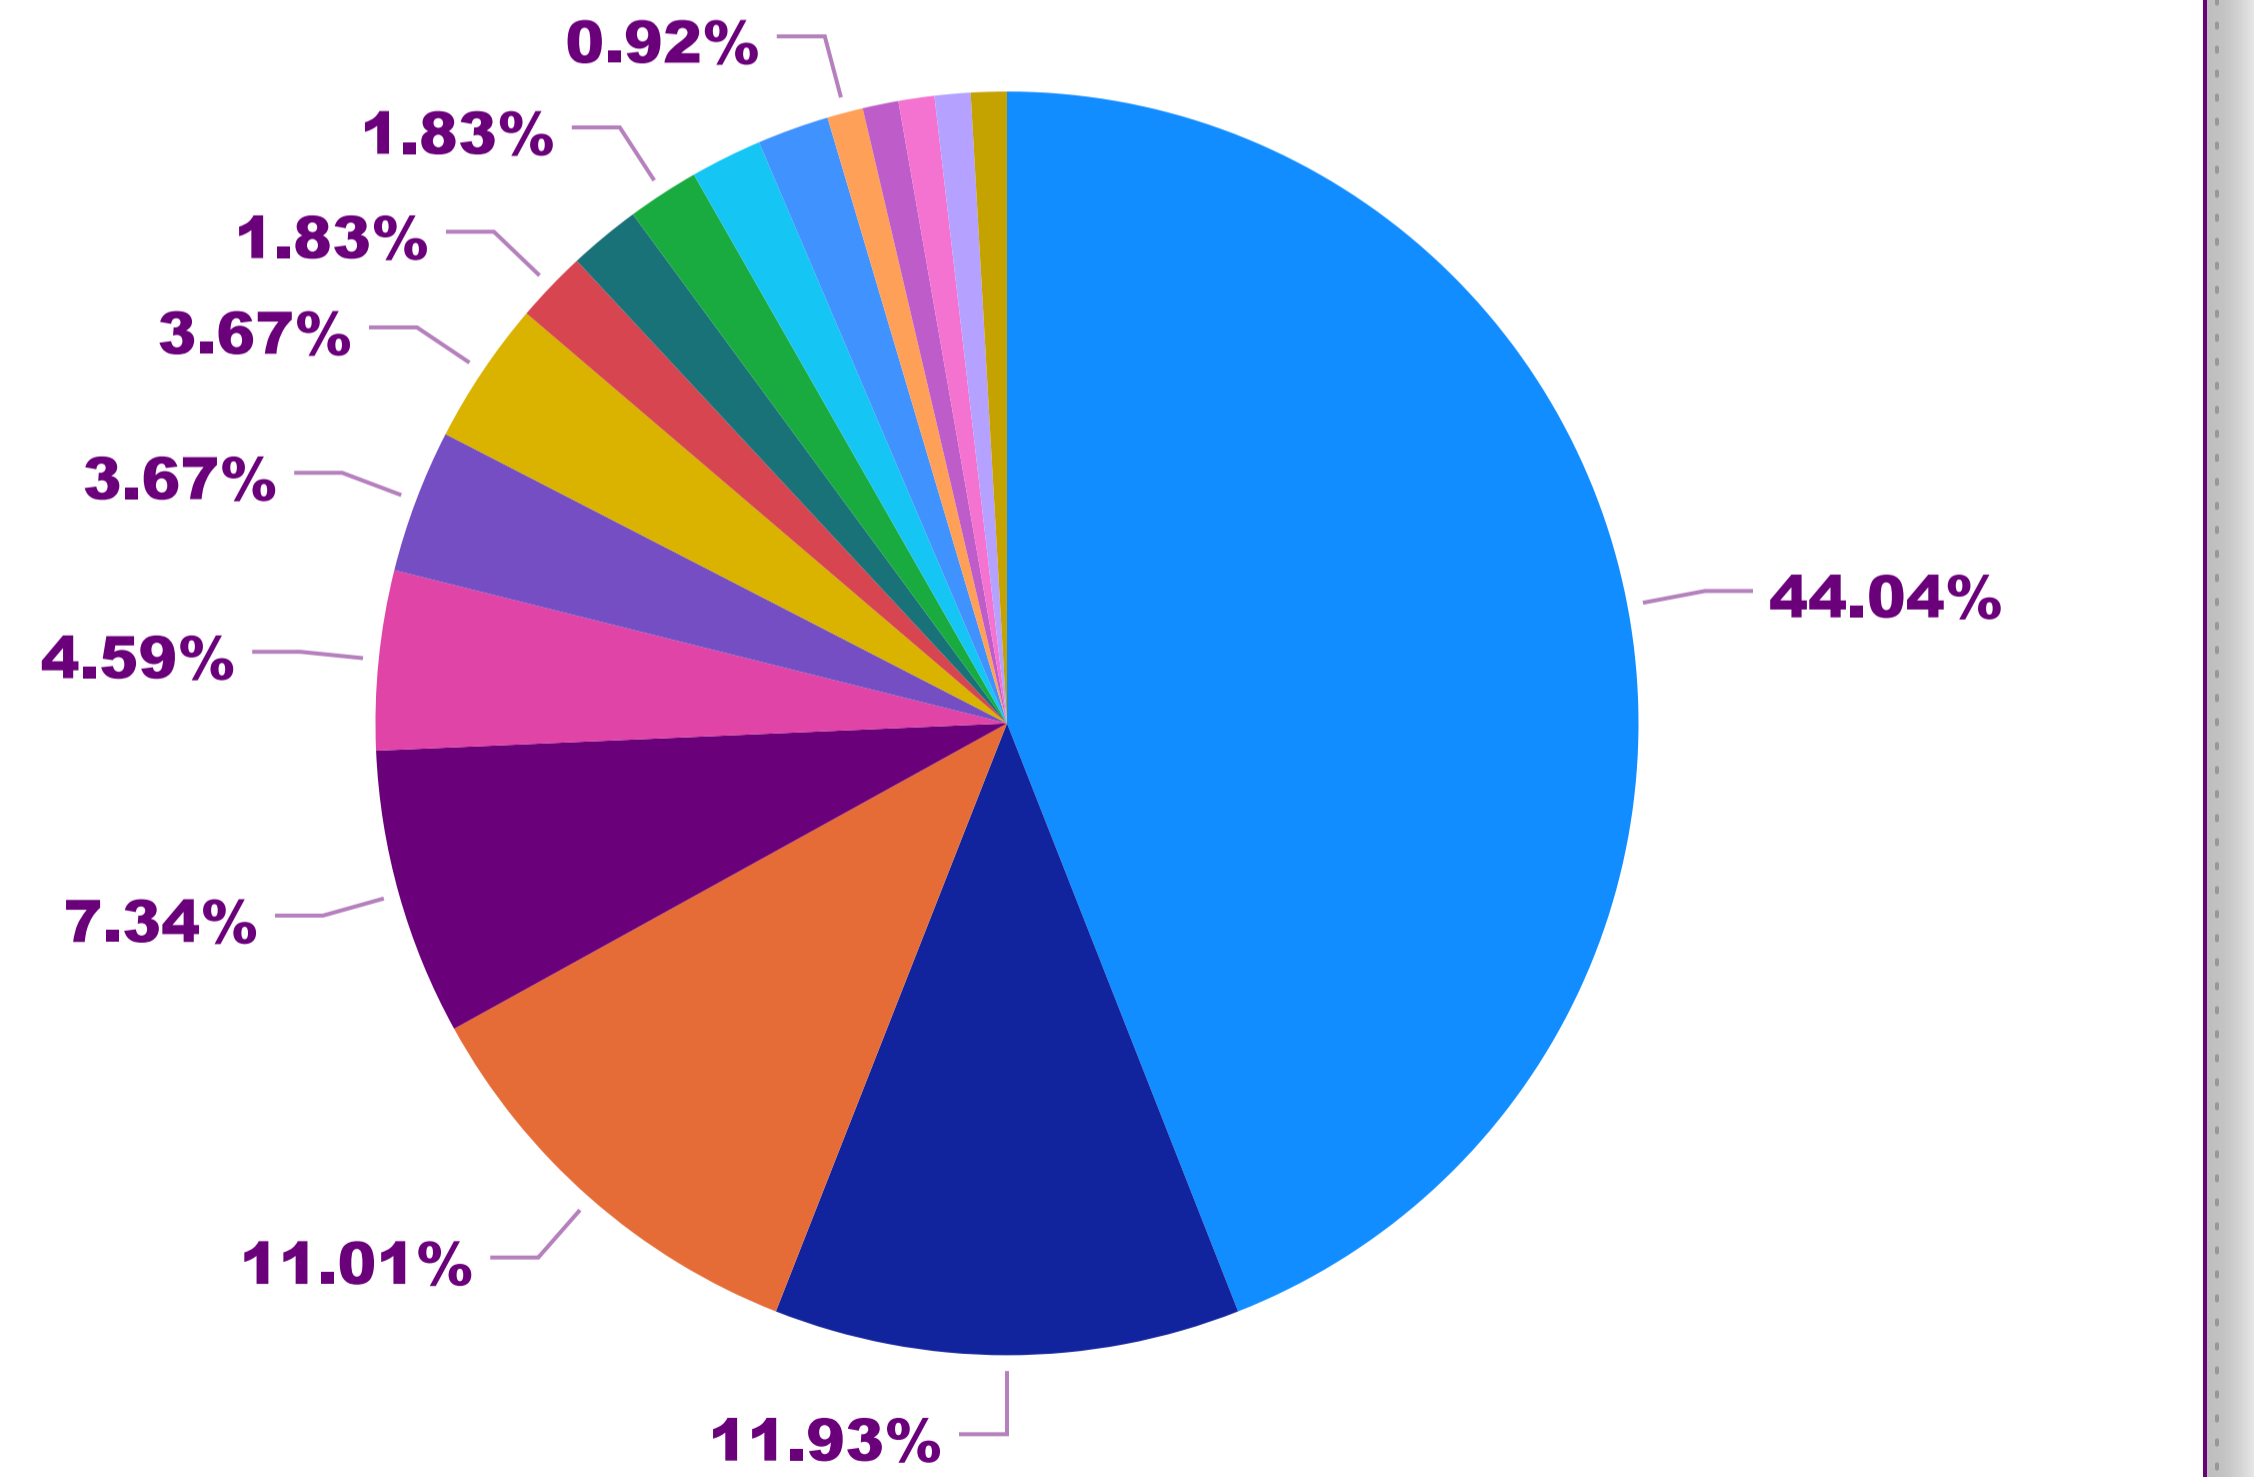

0 10 20 30 40 50