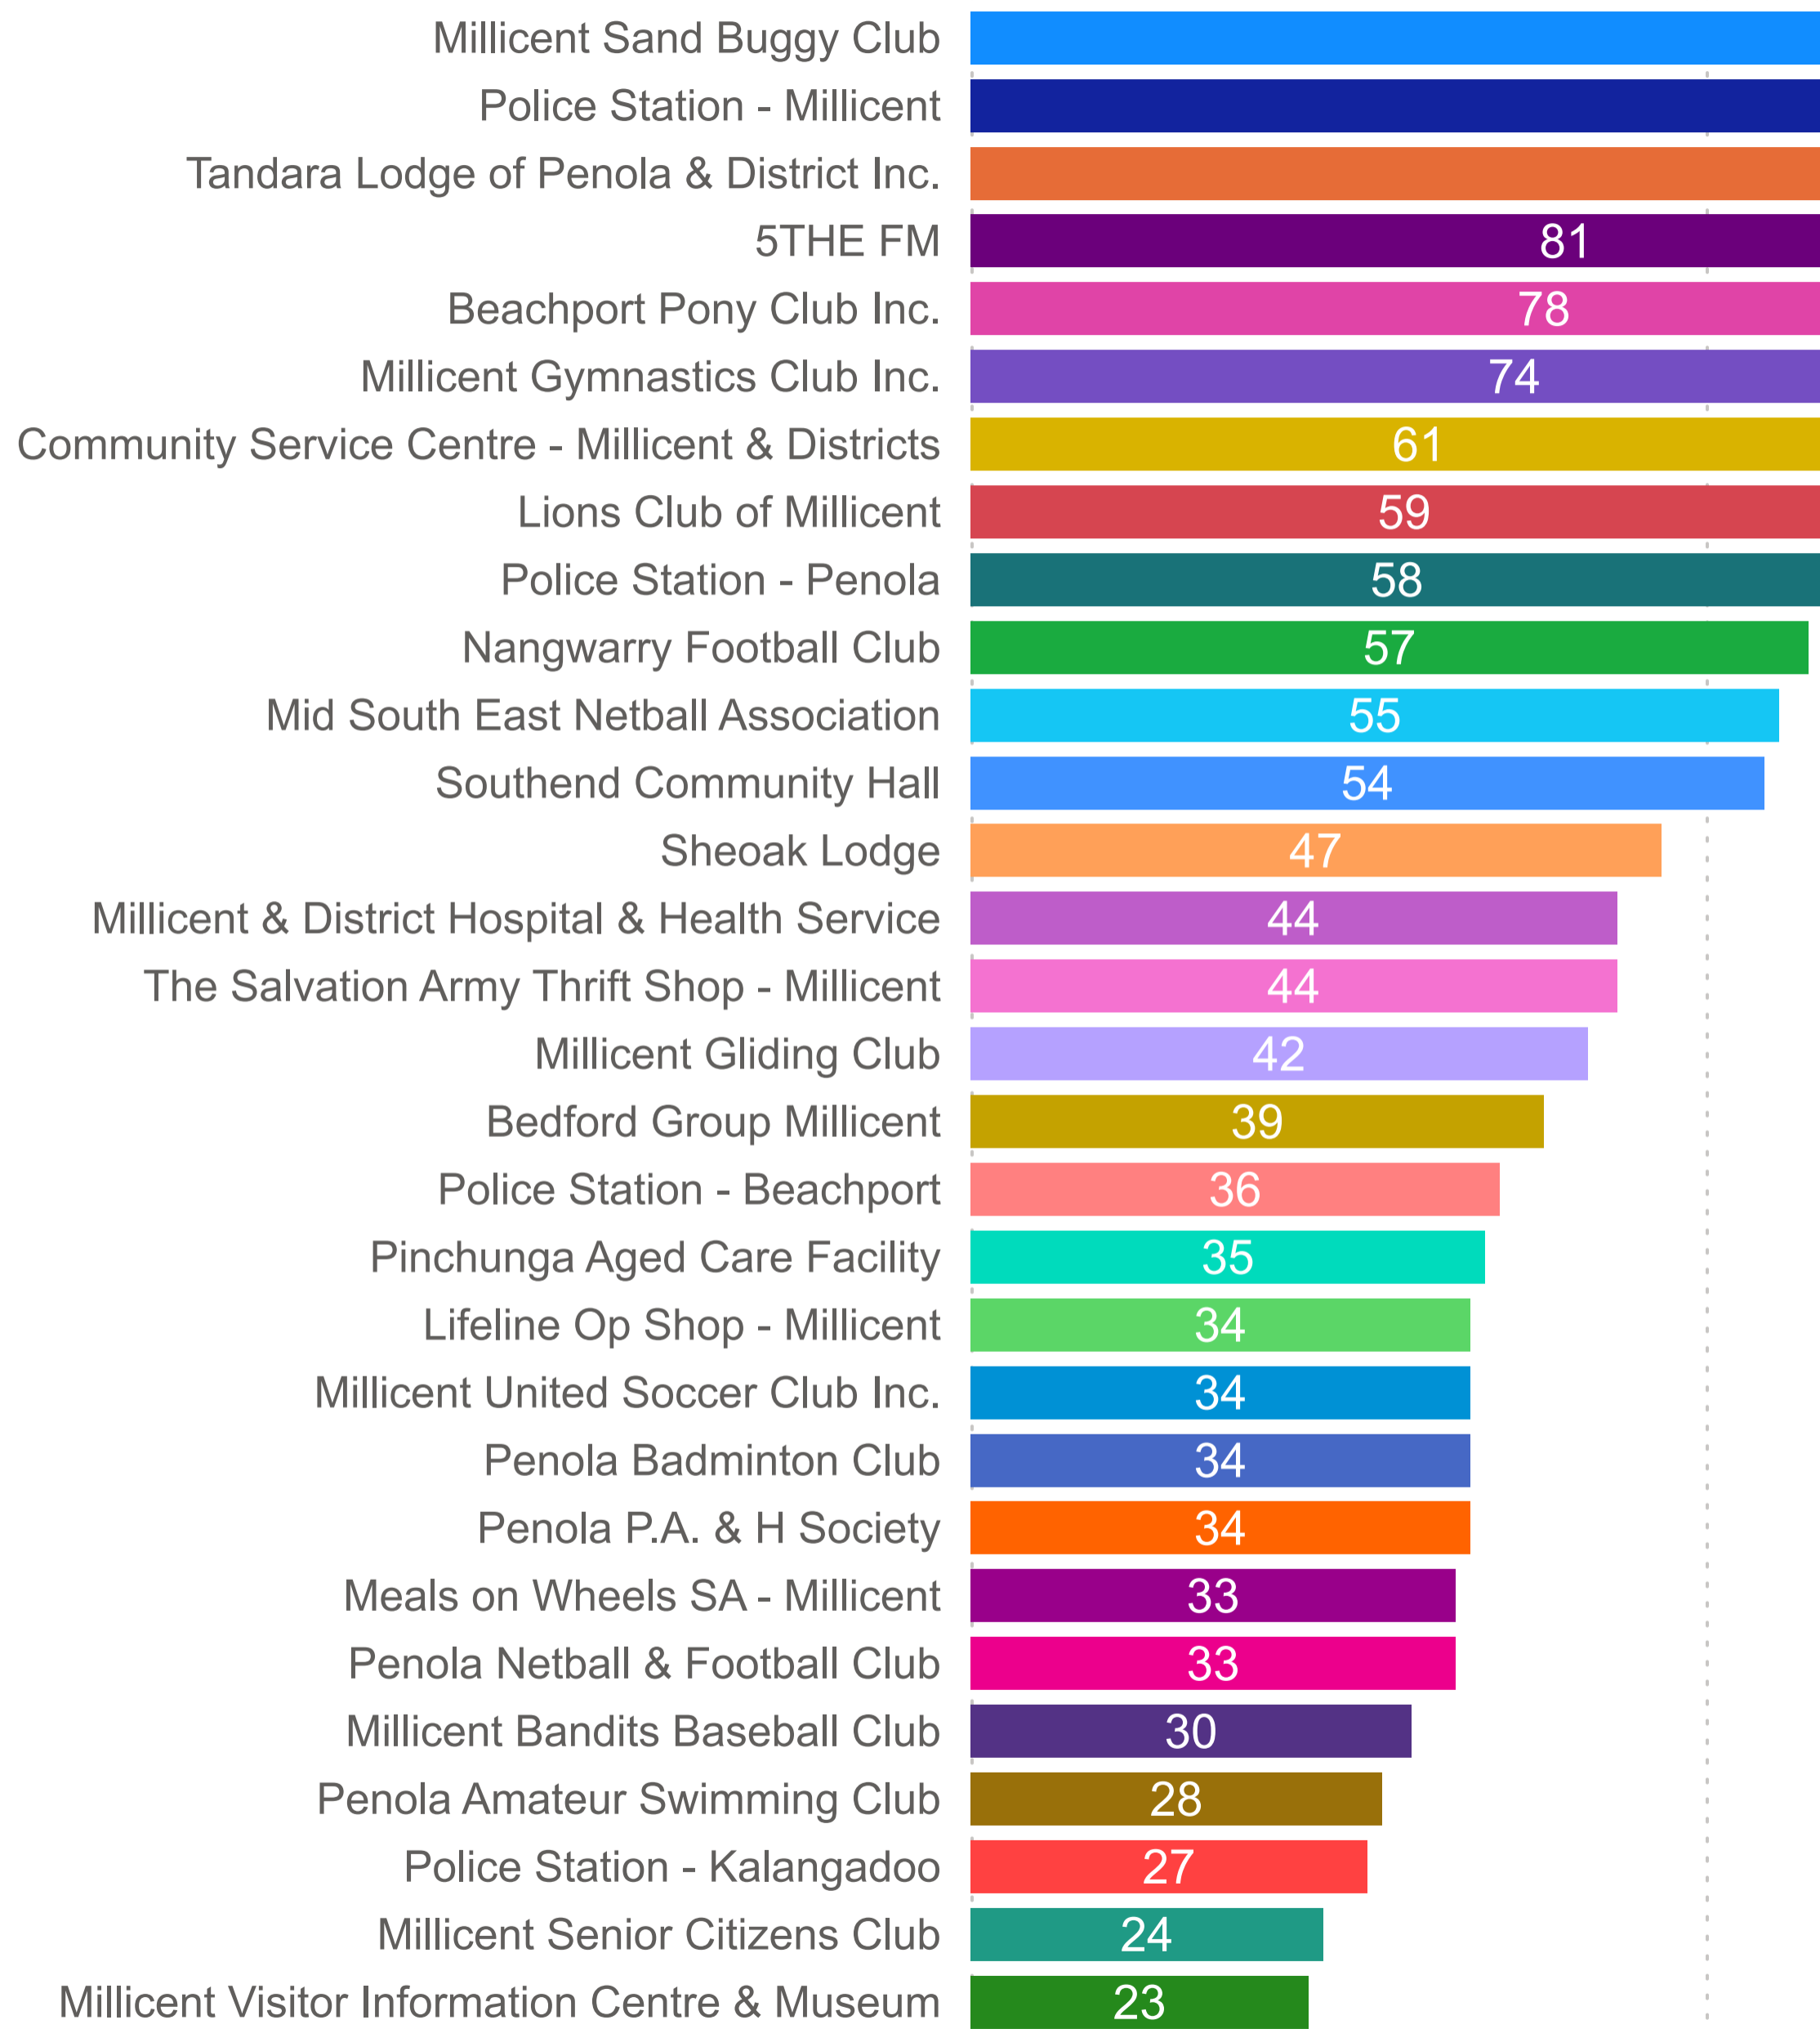

Wattle Range Council - Sessions by Organisation (FY 2020-2021)